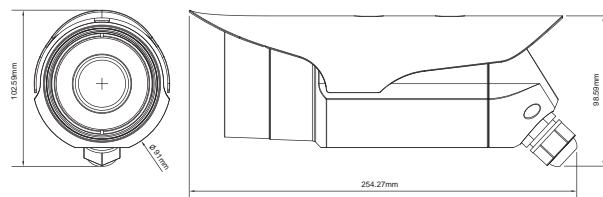

Dimension Diagram

Distributed by:

3S PocketNet Technology Inc.

7F., No.5, Lane 16, Sec. 2, Sichuan Rd. Banqiao Dist.,
New Taipei City 22061, Taiwan (R.O.C.)
Tel: +886.2.8967.2909
Fax: +886.2.8967.2779