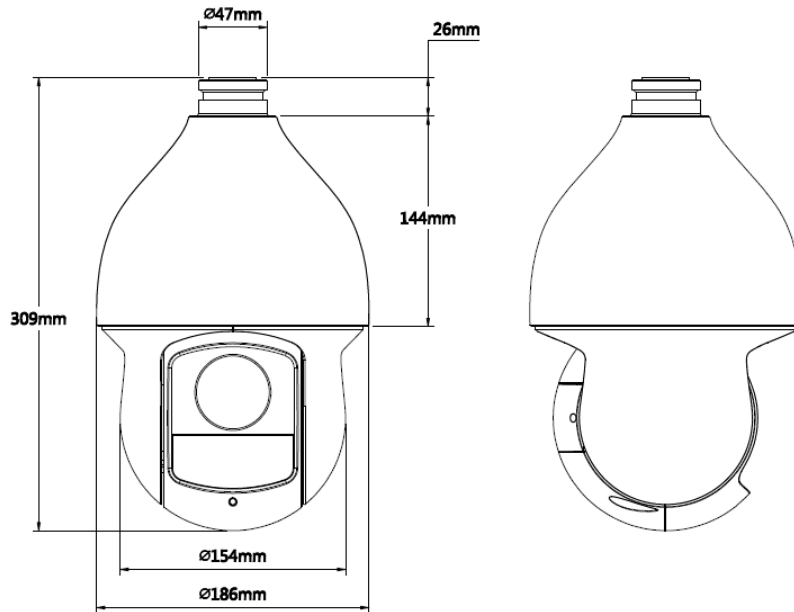

## Technical Specifications

Model	DH-SD59212S-HN	DH-SD59220S-HN	DH-SD59230S-HN
<b>Camera</b>			
Image Sensor	1/2.8" CMOS		
Effective Pixels	1944(H) x 1092(V), 2Megapixels		
Scanning System	Progressive		
Electronic Shutter Speed	1/3 ~ 1/30,000s		
Min. Illumination	Color: 0.05Lux@F1.6; B/W: 0.005Lux@F1.6		
S/N Ratio	More than 55dB		
<b>Camera Features</b>			
Day/Night	Auto(ICR) / Color / B/W		
Backlight Compensation	BLC / HLC / DWDR (Digital WDR)		
White Balance	Auto, ATW, Indoor, Outdoor, Manual		
Gain Control	Auto / Manual		
Noise Reduction	Ultra DNR (2D/3D)		
Privacy Masking	Up to 24 areas		
Digital Zoom	16x		
<b>Lens</b>			
Focal Length	5.1mm~61.2mm (12x Optical zoom)	5.5mm ~ 110.0mm (20x Optical zoom)	4.3mm~129mm (30x Optical zoom)
Max Aperture	F1.6~ F3.0	F1.6 ~ F3.5	F1.6~ F5.0
Focus Control	Auto / Manual		
Angle of View	H: 51.3° ~ 4.64°	H: 51° ~ 2.60°	H: 65.1° ~ 2.34°
Close Focus Distance	100mm~ 1000mm		
<b>PTZ</b>			
Pan/Tilt Range	Pan: 0° ~ 360° endless; Tilt: -15° ~ 90°, auto flip 180°		
Manual Control Speed	Pan: 0.1° ~300° /s; Tilt: 0.1° ~200° /s		
Preset Speed	Pan: 400° /s; Tilt: 300° /s		
Preset	300		
PTZ Mode	5 Pattern, 8 Tour, Auto Pan, Auto Scan		
Speed Setup	Human-oriented focal length/ speed adaptation		
Power up Action	Auto restore to previous PTZ and lens status after power failure		
Idle Motion	Activate Preset/ Pan/ Scan/ Tour/ Pattern if there is no command in the specified period		
IR Distance	80m (DC12V) 100m (AC24V)		
<b>Video</b>			
Compression	H.264 / MJPEG		
Resolution	1080P(1920×1080)/ 720P(1280×720) / D1(704×576/ 704×480) /CIF (352×288/352×240)		
Frame Rate	Main Stream	1080P/ D1 (1 ~ 25/30fps), 720P(1~50/60fps)	

## Dimensions (mm)